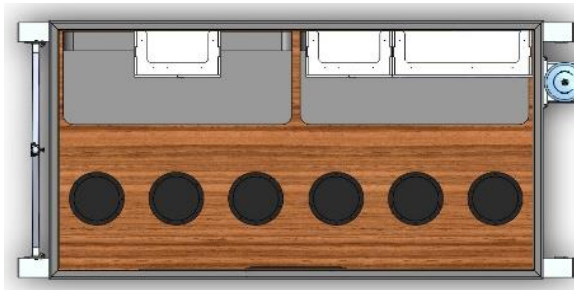

6.5' x 14'	Adventure	X	7	4 + Door	X Power + 3	Truma	2 @ 76"	1,440 lbs	80" = 6' 8"	15' 10"	76" x 163"	
	8' x 14'	Adventure	X	9	4 + Door	X Power + 3	Truma	2 @ 76"	1,585 lbs	96" = 8'	15' 10"	92" x 163"

2025
6514X
Adventure
$27,700