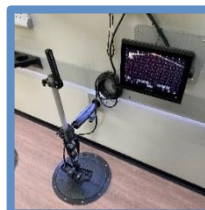

Adventure Series

Fish Seriously, Hang Out Comfortably - Yes, In A Skid House!

Intelligent designs explode with premium furniture, German built furnace, rot proof storage, and network/power systems to support all your fishing electronics! Enjoy it - we sure do!

Adventure Series Interiors include the following:

FURNACE	Truma 11,500 BTU Vented Furnace Ssystem
	Digital Multi Mode Furnace Control
	Propane supply hose and regulator
	Caframo Sirocco II Circulation Fan
	Carbon Monoxide Detector
POWER SUPPLY	Lithium Ion Battery with Self Heating - Included!
	30 Amp RV Power Converter & Fuse Panel
	X Model Overhead Power Cabinet
	Battery Power Gauge & Disconnect
	Multiple USB and 120 Volt Outlets
LIGHTS	Interior LED bright ceiling light system
	Exterior LED flood / waterproof light. 4 Sides.
	Interior night / hole lights unde sofa
	Dimmer control switch for light systems
PVC TRIM	New Trim Color - Deep Grey / Woodgrain
	New Cabinet Color - Brown Tones / Woodgrain
	5" PVC Mid Rail For Mounting Accessories
STORAGE	Overhead PVC Storage Cabinets
	Carbon Mesh Baskets Installed on PVC Backer
	Wall Mounted Rod Storage Racks
	Coat Hooks
CONVENIENCE	Bluetooth Stereo with Polk Audio Speakers
	900 Watt Microwave
	HDMI Cables for Easy TV Use
	Optional Garmin Pre-Rig or Full Install
	Optional TV Packages To Choose From

814X

2024 Models Shown With Optional Upgrades