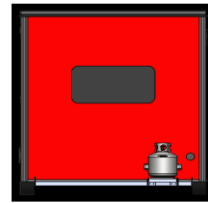

1470 - 24th Street SW, Pine River, MN 56474 * PolarFoxOutdoors.com * Chris@PolarFoxOutdoors.com

Showroom Hours: Mon - Thur 9am - 5pm; and Fri - Sat by Appointment

2025 POLAR FOX SKID MODEL SIZES & PRICES:

(Prices valid 5/15/24 for scheduled production units. Limited Quantity Available.)

Size   Series   Model   # Holes   # Windows   PVC Cabinets   Furnace   Sofa/Sleeper   Weight   Overall Width   Overall Length   Inside W x L

6.5' x 10'	Angler +	N	6	3 + Door	1 Utility	Empire		890 lbs	80" = 6' 8"	12' 3"	76" x 120"
	Adventure	X	6	4 + Door	X Power + 1	Truma	1 @ 76"	1,030 lbs	80" = 6' 8"	12' 3"	76" x 120"

2025
6510N
Angler +
$16,400

2025
6510X
Adventure
$21,900

6.5' x 12'	Angler +	N	8	4 + Door	1 Utility	Empire		1,040 lbs	80" = 6' 8"	14' 3"	76" x 144"
	Adventure	X	6	4 + Door	X Power + 2	Truma	2 @ 68"	1,250 lbs	80" = 6' 8"	14' 3"	76" x 144"

2025
6512N
Angler +
$17,500

2025
6512X
Adventure
$24,800

6.5' x 14'	Adventure	X	7	4 + Door	X Power + 3	Truma	2 @ 76"	1,440 lbs	80" = 6' 8"	15' 10"	76" x 163"	
	8' x 14'	Adventure	X	9	4 + Door	X Power + 3	Truma	2 @ 76"	1,585 lbs	96" = 8'	15' 10"	92" x 163"

2025
6514X
Adventure
$27,700

2025
814X
Adventure
$28,900

Model indicates number of windows and fish hole layout. Series indicates interior features.