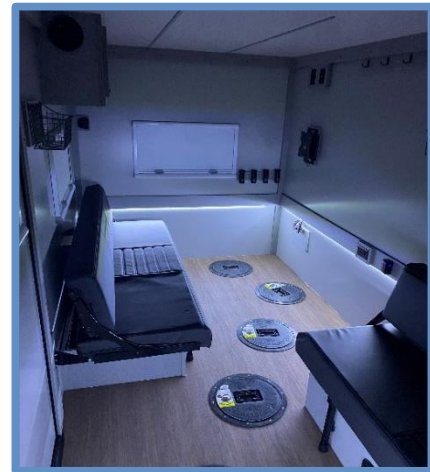

2024 Models Shown With Optional Upgrades