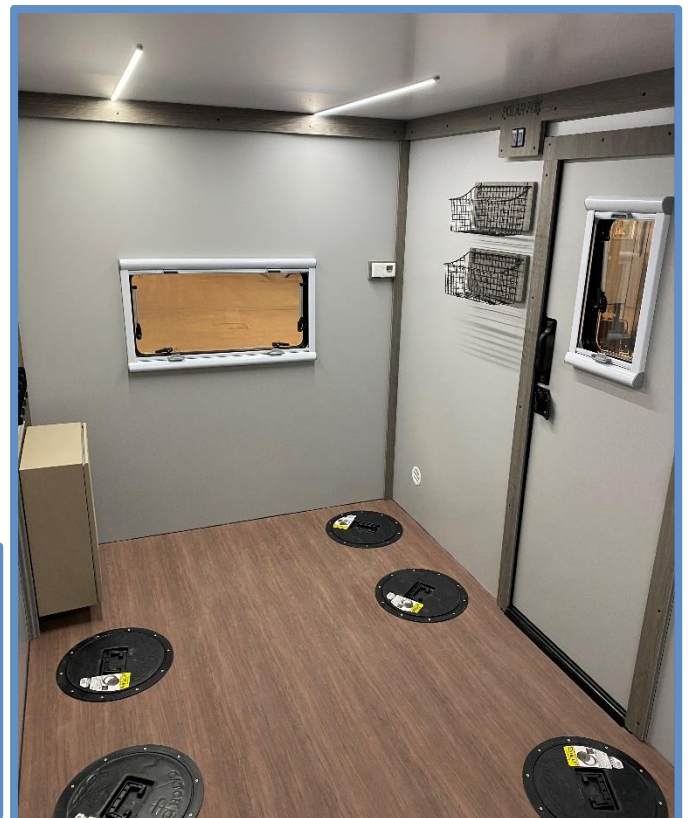

Angler + Series

Wisely Outfitted. Expertly Built. Let's Go Fish!!

This series delivers big by maintaining an open interior while still getting all the necessary utilities included. From heat to bright lights to storage - THE ANGLER + HAS WHAT YOU NEED!

Angler + Series Interiors include the following:

FURNACE	Empire 15,000 BTU Vented Furnace Ssystem
	Digital thermostat for easy furnace regulation
	Propane supply hose and regulator
	Caframo Sirocco II Circulation Fan
	Carbon Monoxide Detector
POWER SUPPLY	50 Amp Hour Lithium Ion Battery
	Overhead Battery & Utility Cabinet
	USB plug ins / 12 volt power port
	Battery power gauge
	Generator hookup with 120 volt outlet
	NoCo Battery Charger
LIGHTS	Interior LED white ceiling strip lights - bright
	Exterior LED flood / waterproof light
	Dual Dimmer control switch for light systems
PVC TRIM	New 2025 Deep Gray PVC Trim Color
	Removable Trim Along Ceiling. Wall Corners.
STORAGE	Carbon Mesh Baskets Installed on PVC Backer
	Rod Storage Racks - Durable & Effective
	Coat Hooks
	6 Accessory Mounting Plates - Ready To Stick

6510N

6512N