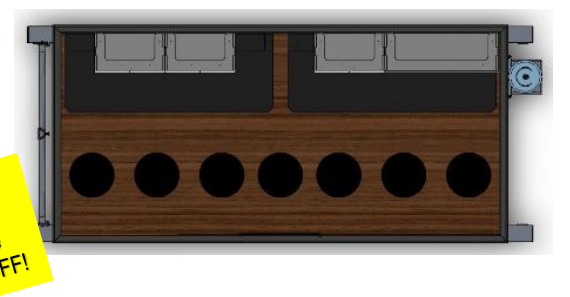

2025
6512N
Angler +
\$17,500

Buy before
11/15/24
and take
\$1,000 OFF!

2025
6512X
Adventure
\$24,800

Buy before
11/15/24
and take
\$2,000 OFF!

6.5' x 14'	Adventure	X	7	4 + Door	X Power + 3	Truma	2 @ 76"	1,440 lbs	80" = 6' 8"	15' 10"	76" x 163"
8' x 14'	Adventure	X	9	4 + Door	X Power + 3	Truma	2 @ 76"	1,585 lbs	96" = 8'	15' 10"	92" x 163"

2025
6514X
Adventure
\$27,700

Buy before
11/15/24
and take
\$2,500 OFF!

2025
814X
Adventure
\$28,900

Buy before
11/15/24
and take
\$2,500 OFF!

Model indicates number of windows and fish hole layout. Series indicates interior features.