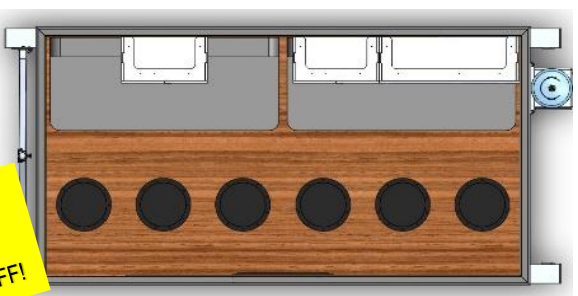

Buy before
11/15/24
and take
$2,000 OFF!

6.5' x 14'	Adventure	X	7	4 + Door	X Power + 3	Truma	2 @ 76"	1,440 lbs	80" = 6' 8"	15' 10"	76" x 163"
8' x 14'	Adventure	X	9	4 + Door	X Power + 3	Truma	2 @ 76"	1,585 lbs	96" = 8'	15' 10"	92" x 163"

2025
6514X
Adventure
$27,700